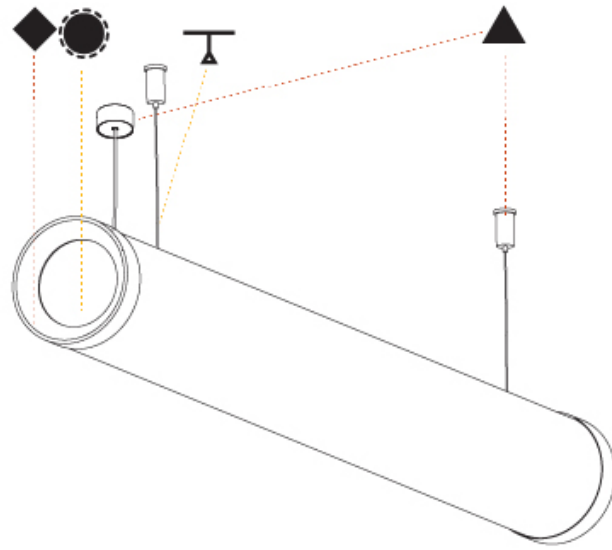

BUNGA PLUS SUSPENSION

A30702-

PROJECT	_____
TYPE	_____
SPECIFIER	_____
QUANTITY	_____
DATE	_____

A