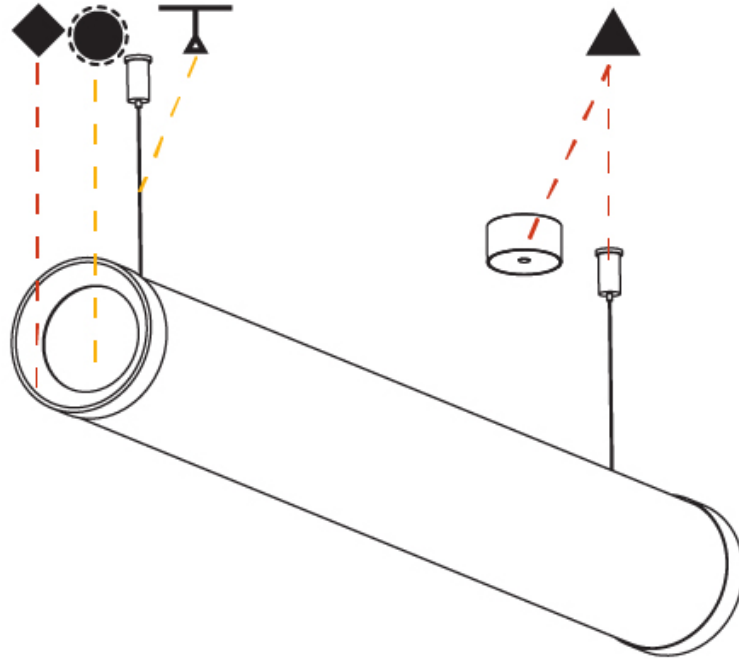

BUNGA PLUS SUSPENSION

A30700-

PROJECT	_____
TYPE	_____
SPECIFIER	_____
QUANTITY	_____
DATE	_____